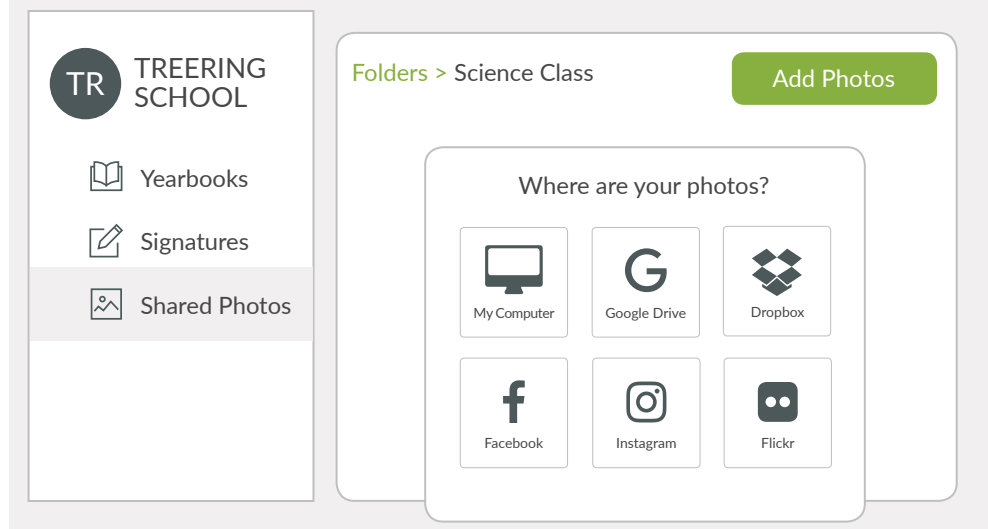

We Need Your Photos for the Rocklin Academy Gateway Yearbook

1

Navigate to **Shared Photos** in the left navigation.

2

Select **Shared Folders** and choose a folder.

3

Add Photos from Google Drive, Facebook, Instagram, Dropbox & more.

Sign In or Create an Account to Upload Photos:

Must be a parent or student 13 years or older.

- 1 Go to www.treering.com/validate
- 2 Enter our school's passcode: **1015676997573154**