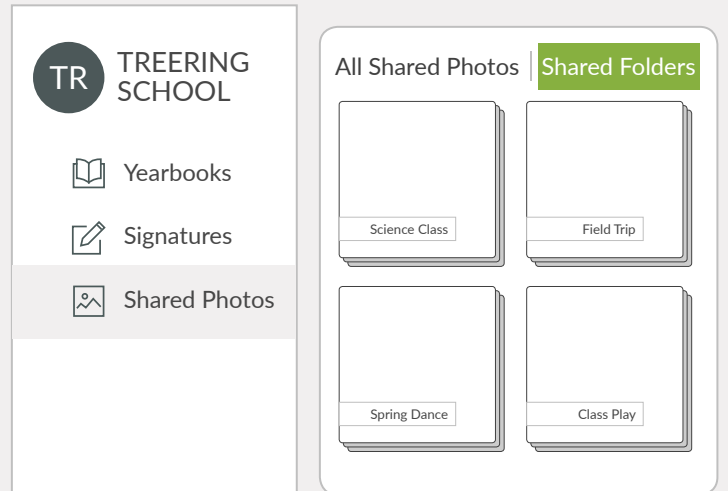

We Need Your Photos for the Rocklin Academy Gateway Yearbook

1

Navigate to **Shared Photos** in the left navigation.

2

Select **Shared Folders** and choose a folder.

3

Add Photos from Google Drive, Facebook, Instagram, Dropbox & more.

Sign In or Create an Account to Upload Photos:

Must be a parent or student 13 years or older.

- 1 Go to www.treering.com/validate
- 2 Enter our school's passcode: **1015676997573154**